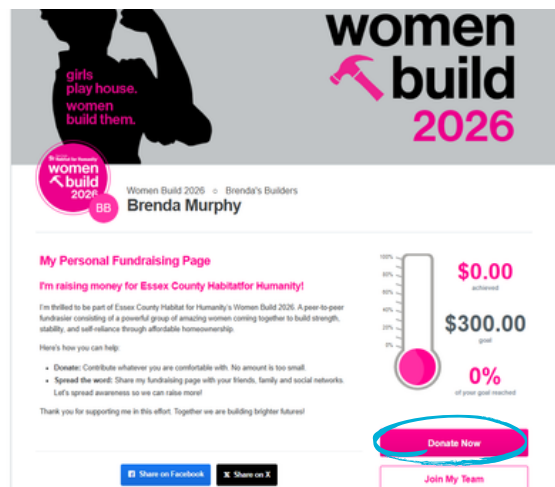

How to Donate to Women Build

Step 1

To help me reach my fundraising goal, visit [Women Build 2026](#) or scan this QR code:

Step 2

Click “**search**” on the top left of the screen and type my name, or click on donate anywhere and search for my name

Step 3

click “**Donate Now**” to give.
Thank you for your support!

Or, click “**Join My Team**” to register and get involved in Women Build!

girls play house. women build them